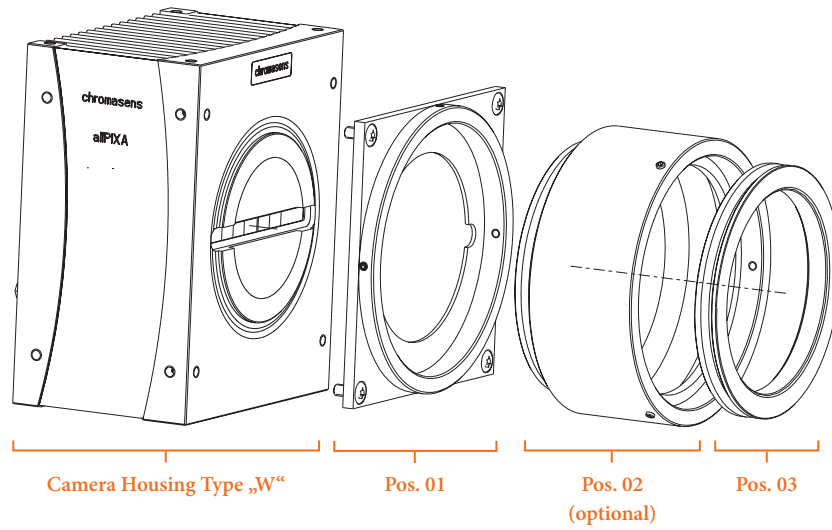

Configuration Scheme for 7k Camera W-Series:

Page 11