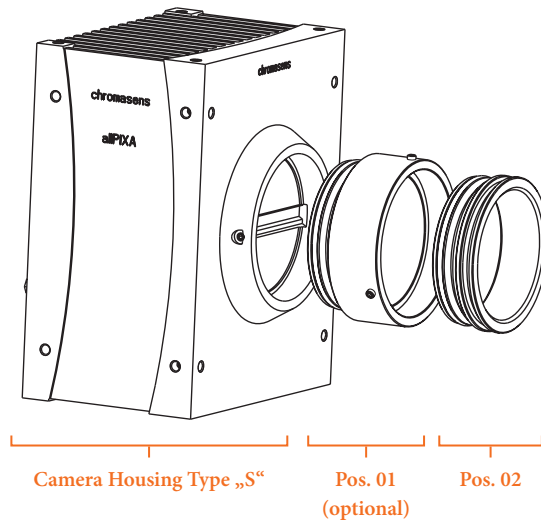

Accessories for 2k & 4k Camera S-Series

Configuration Scheme for 2k & 4k Camera S-Series: